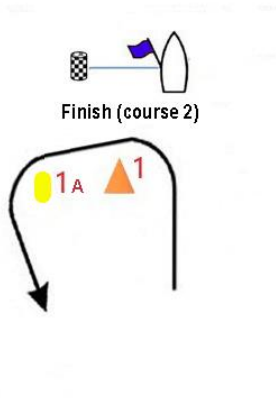

BLAIRGOWRIE YACHT SQUADRON

FAMILY | FRIENDSHIP | SAILING

— 2023/24 —

SI APPENDIX C

J/70
COURSES

For On the Wind Starts

Note – Port Course

J/70	Code flag	Course to be sailed
Course 1	Numeral Pennant 1	Start – 1 – 1A* – 3s / 3p – 1 – 1A* – Finish
Course 2	Numeral Pennant 2	Start – 1 – 1A* – 3s / 3p – 1 – 1A* – 3s / 3p – Finish
Course 3	Numeral Pennant 3	Special course communicated at competitor briefing.

Laid Mark Descriptions

Mark	Description	Comment
PIN	Green cylindrical inflatable	Start line pin
FINISH	Black/White checked cylindrical inflatable	
Marks 1, 2, 3	Orange truncated conical inflatable	
1A	Yellow conical inflatable	*when laid
Note: if mark 3s is missing, mark 3p will be rounded to port.		