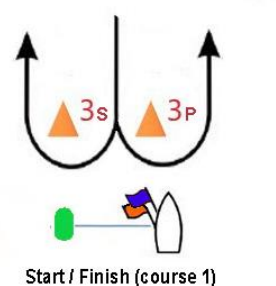

BLAIRGOWRIE YACHT SQUADRON

FAMILY | FRIENDSHIP | SAILING

— 2023/24 —

SI APPENDIX C

J/70
COURSES

For On the Wind Starts

Note – Port Course

J/70	Code flag	Course to be sailed
Course 1	Numeral Pennant 1	Start – 1 – 1A* – 3s / 3p – 1 – 1A* – Finish
Course 2	Numeral Pennant 2	Start – 1 – 1A* – 3s / 3p – 1 – 1A* – 3s / 3p – Finish
Course 3	Numeral Pennant 3	Special course communicated at competitor briefing.

Laid Mark Descriptions

Mark	Description	Comment
PIN	Green cylindrical inflatable	Start line pin
FINISH	Black/White checked cylindrical inflatable	
Marks 1, 2, 3	Orange truncated conical inflatable	
1A	Yellow conical inflatable	*when laid
Note: if mark 3s is missing, mark 3p will be rounded to port.		